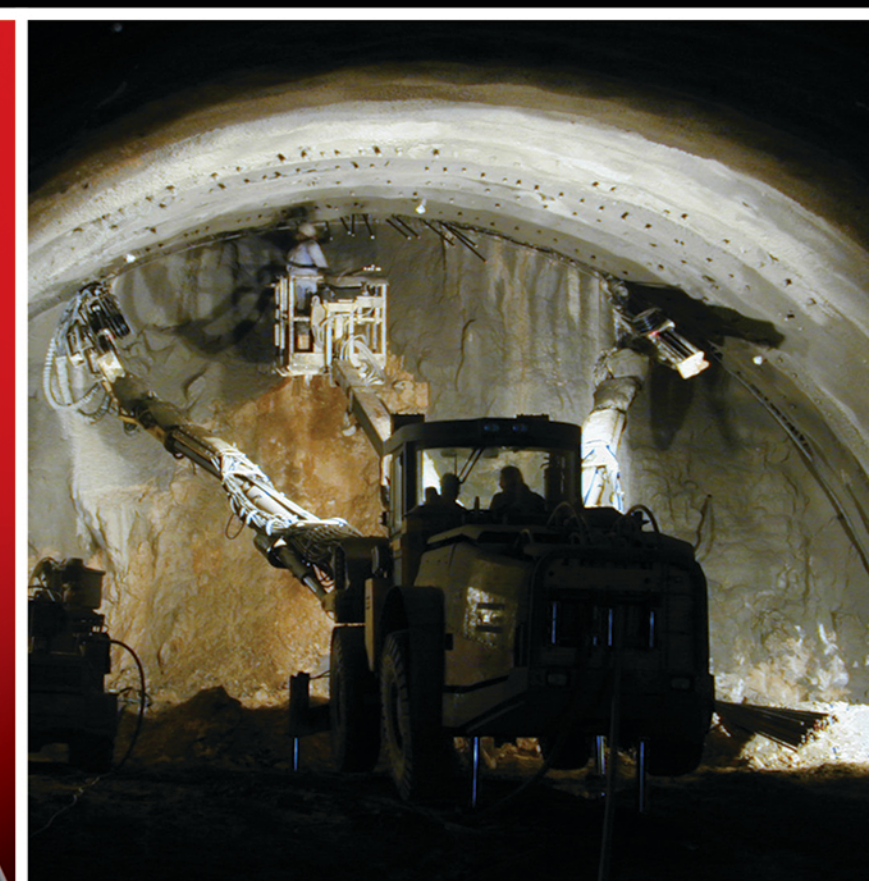

DRILL MORE

WITH ROCKMORE

SONIC FLOW

BITS
RODS
COUPLINGS
SHANKS
DTH

MINING
CONSTRUCTION
QUARRYING
TUNNELING
WATER-WELL

ROCKMORE
INTERNATIONAL

Rock Drilling Tools

Wilsonville, Oregon USA
Tel +1 (503) 682-1001
info@rockmore-intl.com