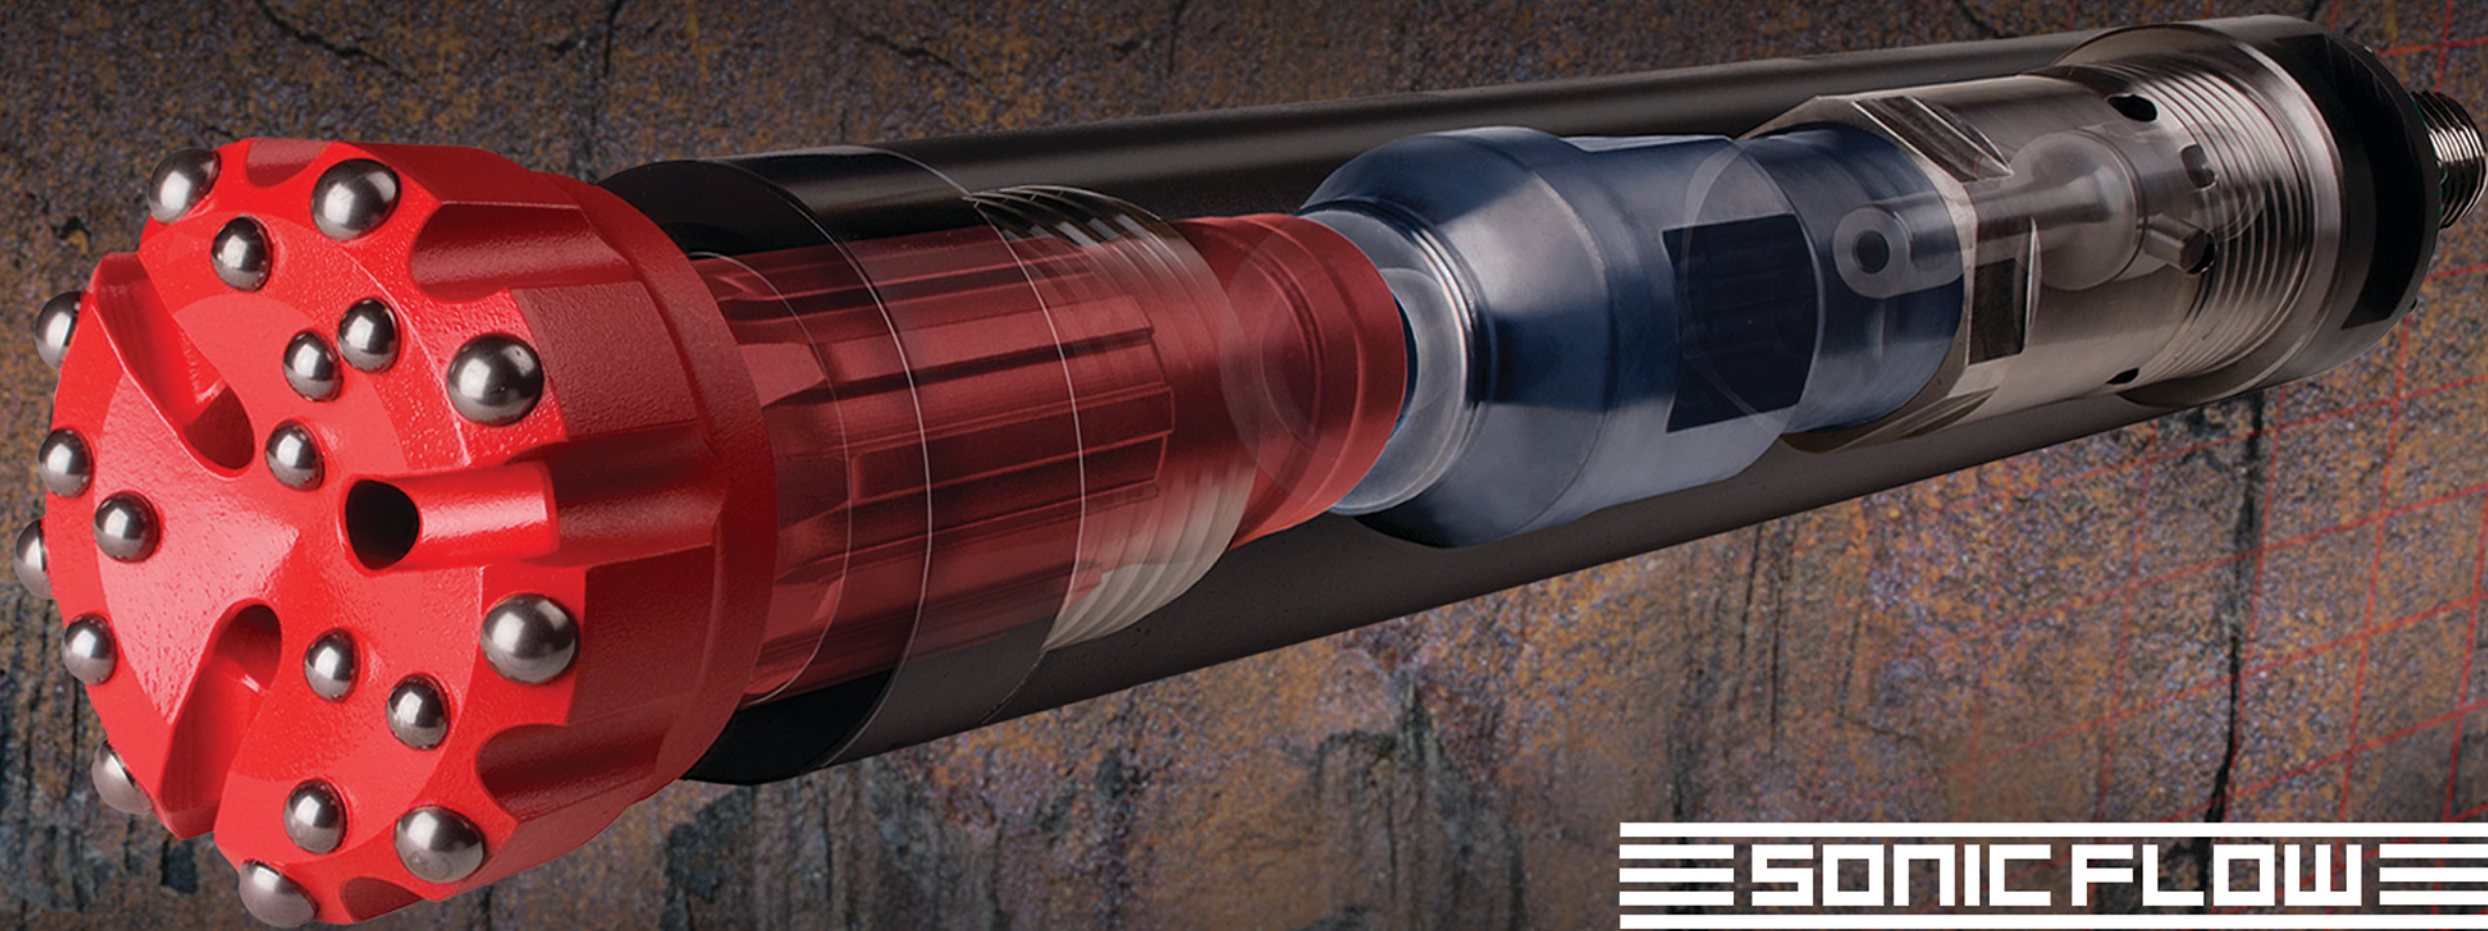

DRILL MORE

WITH ROCKMORE

SONIC FLOW

BITS
RODS
COUPLINGS
SHANKS
DTH

MINING
CONSTRUCTION
QUARRYING
TUNNELING
WATER-WELL

ROCKMORE
INTERNATIONAL

Rock Drilling Tools

Wilsonville, Oregon USA
Tel +1 (503) 682-1001
info@rockmore-intl.com