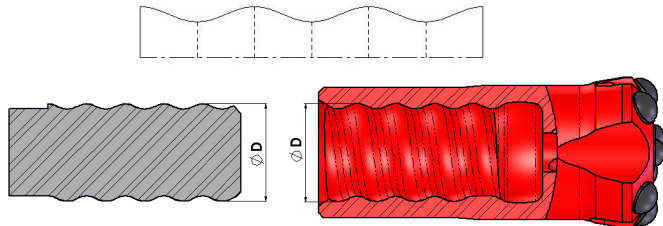

#### ROPE THREAD

| THREAD | D     |    |
|--------|-------|----|
|        | INCH  | MM |
| R22    | 7/8   | 22 |
| R25    | 1     | 25 |
| R28    | 1-1/8 | 28 |
| R32    | 1-1/4 | 32 |
| R35    | 1-3/8 | 35 |
| R38    | 1-1/2 | 38 |