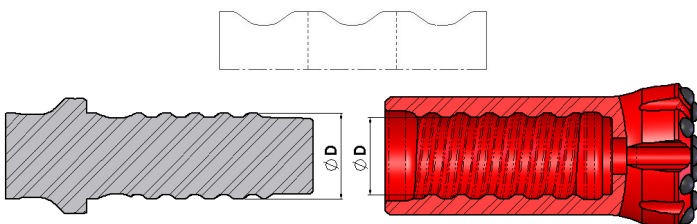

"GT" THREAD

THREAD	D	
	INCH	MM
GT60	2-3/8	60