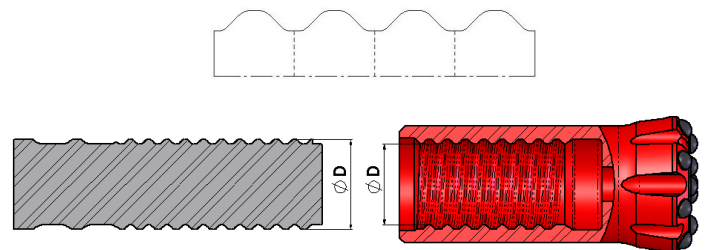

#### ROPE THREAD

| THREAD | D     |    |
|--------|-------|----|
|        | INCH  | MM |
| R22    | 7/8   | 22 |
| R25    | 1     | 25 |
| R28    | 1-1/8 | 28 |
| R32    | 1-1/4 | 32 |
| R35    | 1-3/8 | 35 |
| R38    | 1-1/2 | 38 |

#### "T" THREAD

| THREAD | D     |    |
|--------|-------|----|
|        | INCH  | MM |
| T32    | 1-1/4 | 32 |
| (X)T35 | 1-3/8 | 35 |
| (X)T38 | 1-1/2 | 38 |
| (X)T45 | 1-3/4 | 45 |
| (X)T51 | 2     | 51 |
| (X)T60 | 2-3/8 | 60 |

#### "H" THREAD

| THREAD | D    |    |
|--------|------|----|
|        | INCH | MM |
| H      | 1    | 25 |

#### "ST" THREAD

| THREAD | D     |    |
|--------|-------|----|
|        | INCH  | MM |
| ST58   | 2-3/8 | 58 |
| ST68   | 2-5/8 | 68 |