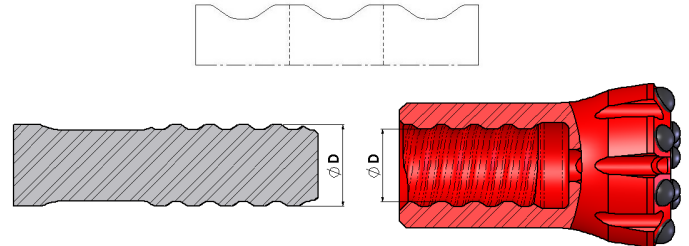

"T" THREAD

THREAD	D	
	INCH	MM
T32	1-1/4	32
(X)T35	1-3/8	35
(X)T38	1-1/2	38
(X)T45	1-3/4	45
(X)T51	2	51
(X)T60	2-3/8	60