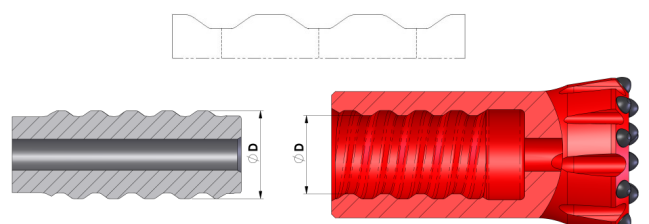

TWIZ THREAD

THREAD	D	
	INCH	MM
TWIZ60	2-3/8	60