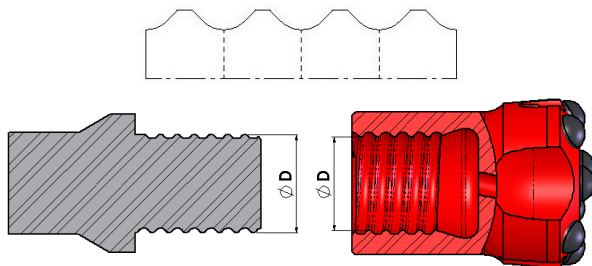

### STANDARD THREAD CONNECTIONS

#### ROPE THREAD

| THREAD | D     |    |
|--------|-------|----|
|        | INCH  | MM |
| R22    | 7/8   | 22 |
| R25    | 1     | 25 |
| R28    | 1-1/8 | 28 |
| R32    | 1-1/4 | 32 |
| R35    | 1-3/8 | 35 |
| R38    | 1-1/2 | 38 |

#### "T" THREAD

| THREAD | D     |    |
|--------|-------|----|
|        | INCH  | MM |
| T32    | 1-1/4 | 32 |
| (X)T35 | 1-3/8 | 35 |
| (X)T38 | 1-1/2 | 38 |
| (X)T45 | 1-3/4 | 45 |
| (X)T51 | 2     | 51 |
| (X)T60 | 2-3/8 | 60 |

#### "H" THREAD

| THREAD | D    |    |
|--------|------|----|
|        | INCH | MM |
| H      | 1    | 25 |